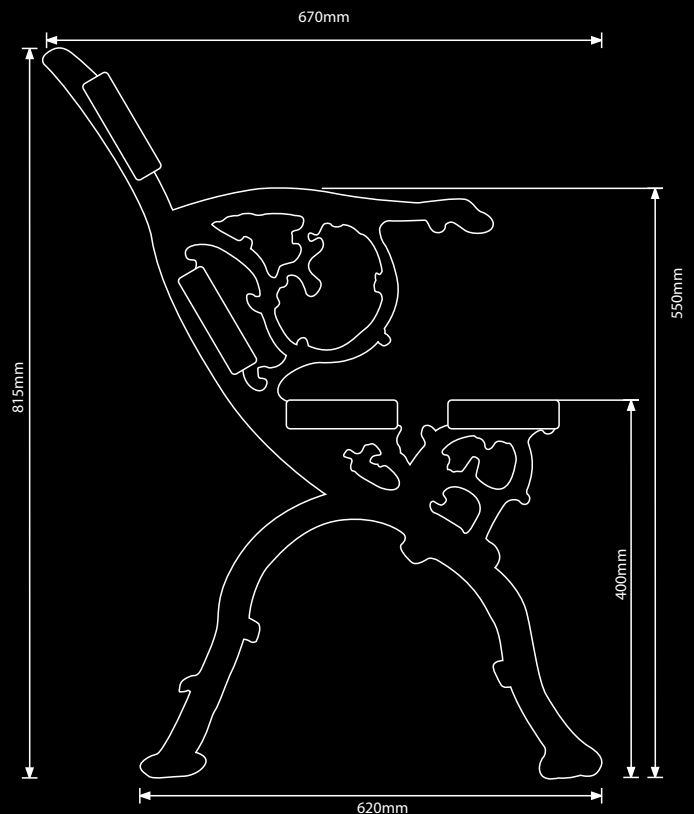

Bench - Lytham And Smithills

An elegant yet durable 19th century design.

The bench features scrolled cast iron ends with slats in well seasoned timber incorporating a scalloped back.

Suitable for private and public areas.

This bench is available in a number of variations. The example shown here is a high back version with 3 supports. Lower versions and shorter benches with 2 supports can also be produced.

Dimensions

Height: 815mm Floor to Armrest: 550mm
Width: 670mm Floor to Seating: 400mm
Base: 620mm