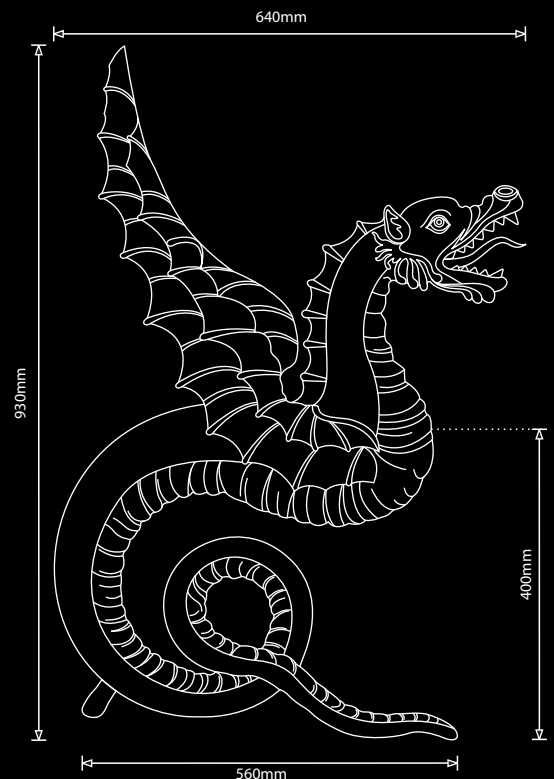

Bench - Dragon

Striking figurative cast iron ends with hand chamfered oak slats.

The bench can be produced as a single or two-seat version and finished to customer requirements.

As an additional service, Lost Art Limited can commission our decorative artist to finish the Dragon castings in a naturalistic style according to your preferences. Examples are available on request.

Dimensions

Height: 930mm Floor to Seating: 400mm

Width: 640mm

Base: 560mm

LOST ART
HISTORIC LANDSCAPE FURNISHING

Lost Art Limited, 1 Yewdale Crescent, Wigan, Lancashire, WN1 2HP, U.K.

T 01257 464601

E office@lost-art.co.uk