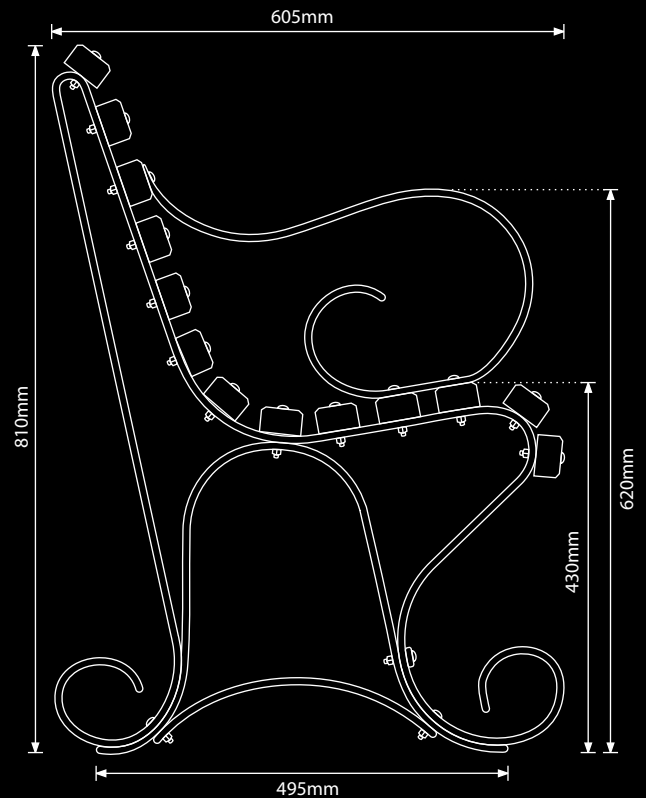

# Bench - Bassenthwaite

Classic Edwardian style bench. Highly adaptable according to customer requirements. Available in virtually any size from a single seat upwards. The basic 4'6" bench can be extended to 6ft or 8ft by the inclusion of additional supports. Matching tables and stools are also available.

Seats feature crafted wrought iron frames with a hand chamfered slatted seat in well seasoned wood.

## Dimensions

Height: 810mm    Floor to Armrest: 620mm  
Width: 605mm    Floor to Seating: 430mm  
Base: 495mm

LOST ART  
HISTORIC LANDSCAPE FURNISHING

Lost Art Limited, 1 Yewdale Crescent, Wigan, Lancashire, WN1 2HP, U.K.  
T 01257 464601 E office@lost-art.co.uk W www.lost-art.co.uk